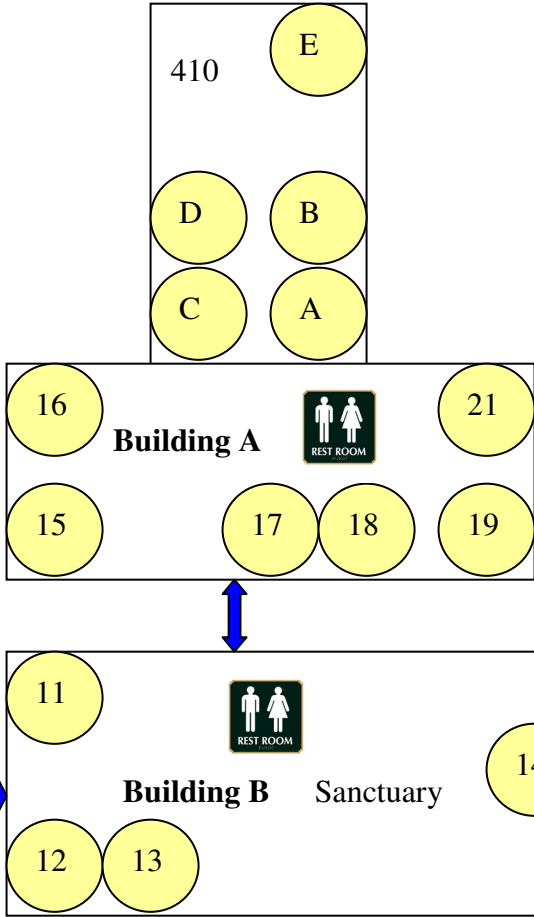

Friendship Baptist Church Visitor Guide

Family Life Center : Second Floor Layout

Feagin Mill Road

1 Front Foyer	13 Room 303
2 Church Offices	14 Sanctuary
3 Gym	15 Toddlers 401
4 Choir Room	16 Nursery 402
5 Kitchen	17 Room 403
6 Room 118	18 Room 405
7 Room 121	19 Room 407
8 Room 122	21 Room 406
9 Stairwell	410 A
10 Stairwell	410 B
11 Media Center	410 C
12 Room 301	410 D
	410 E