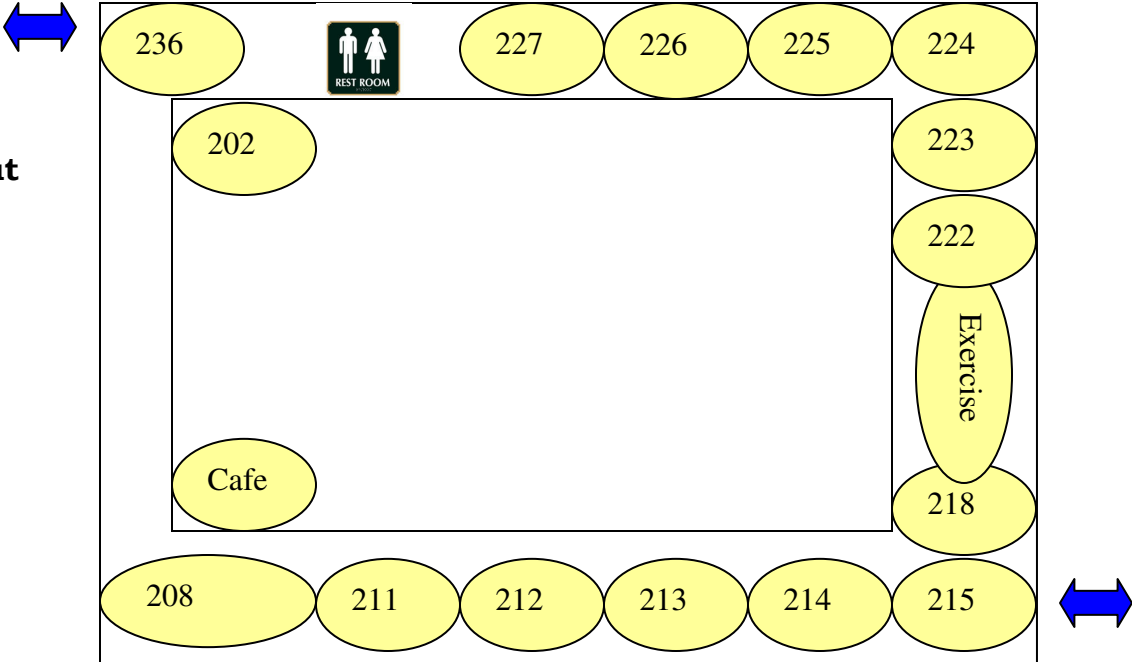

Friendship Baptist Church Visitor Guide

Family Life Center : Second Floor Layout

Feagin Mill Road

1 Front Foyer	13 Room 303
2 Church Offices	14 Sanctuary
3 Gym	15 Toddlers 401
4 Choir Room	16 Nursery 402
5 Kitchen	17 Room 403
6 Room 118	18 Room 405
7 Room 121	19 Room 407
8 Room 122	21 Room 406
9 Stairwell	410 A
10 Stairwell	410 B
11 Media Center	410 C
12 Room 301	410 D
	410 E